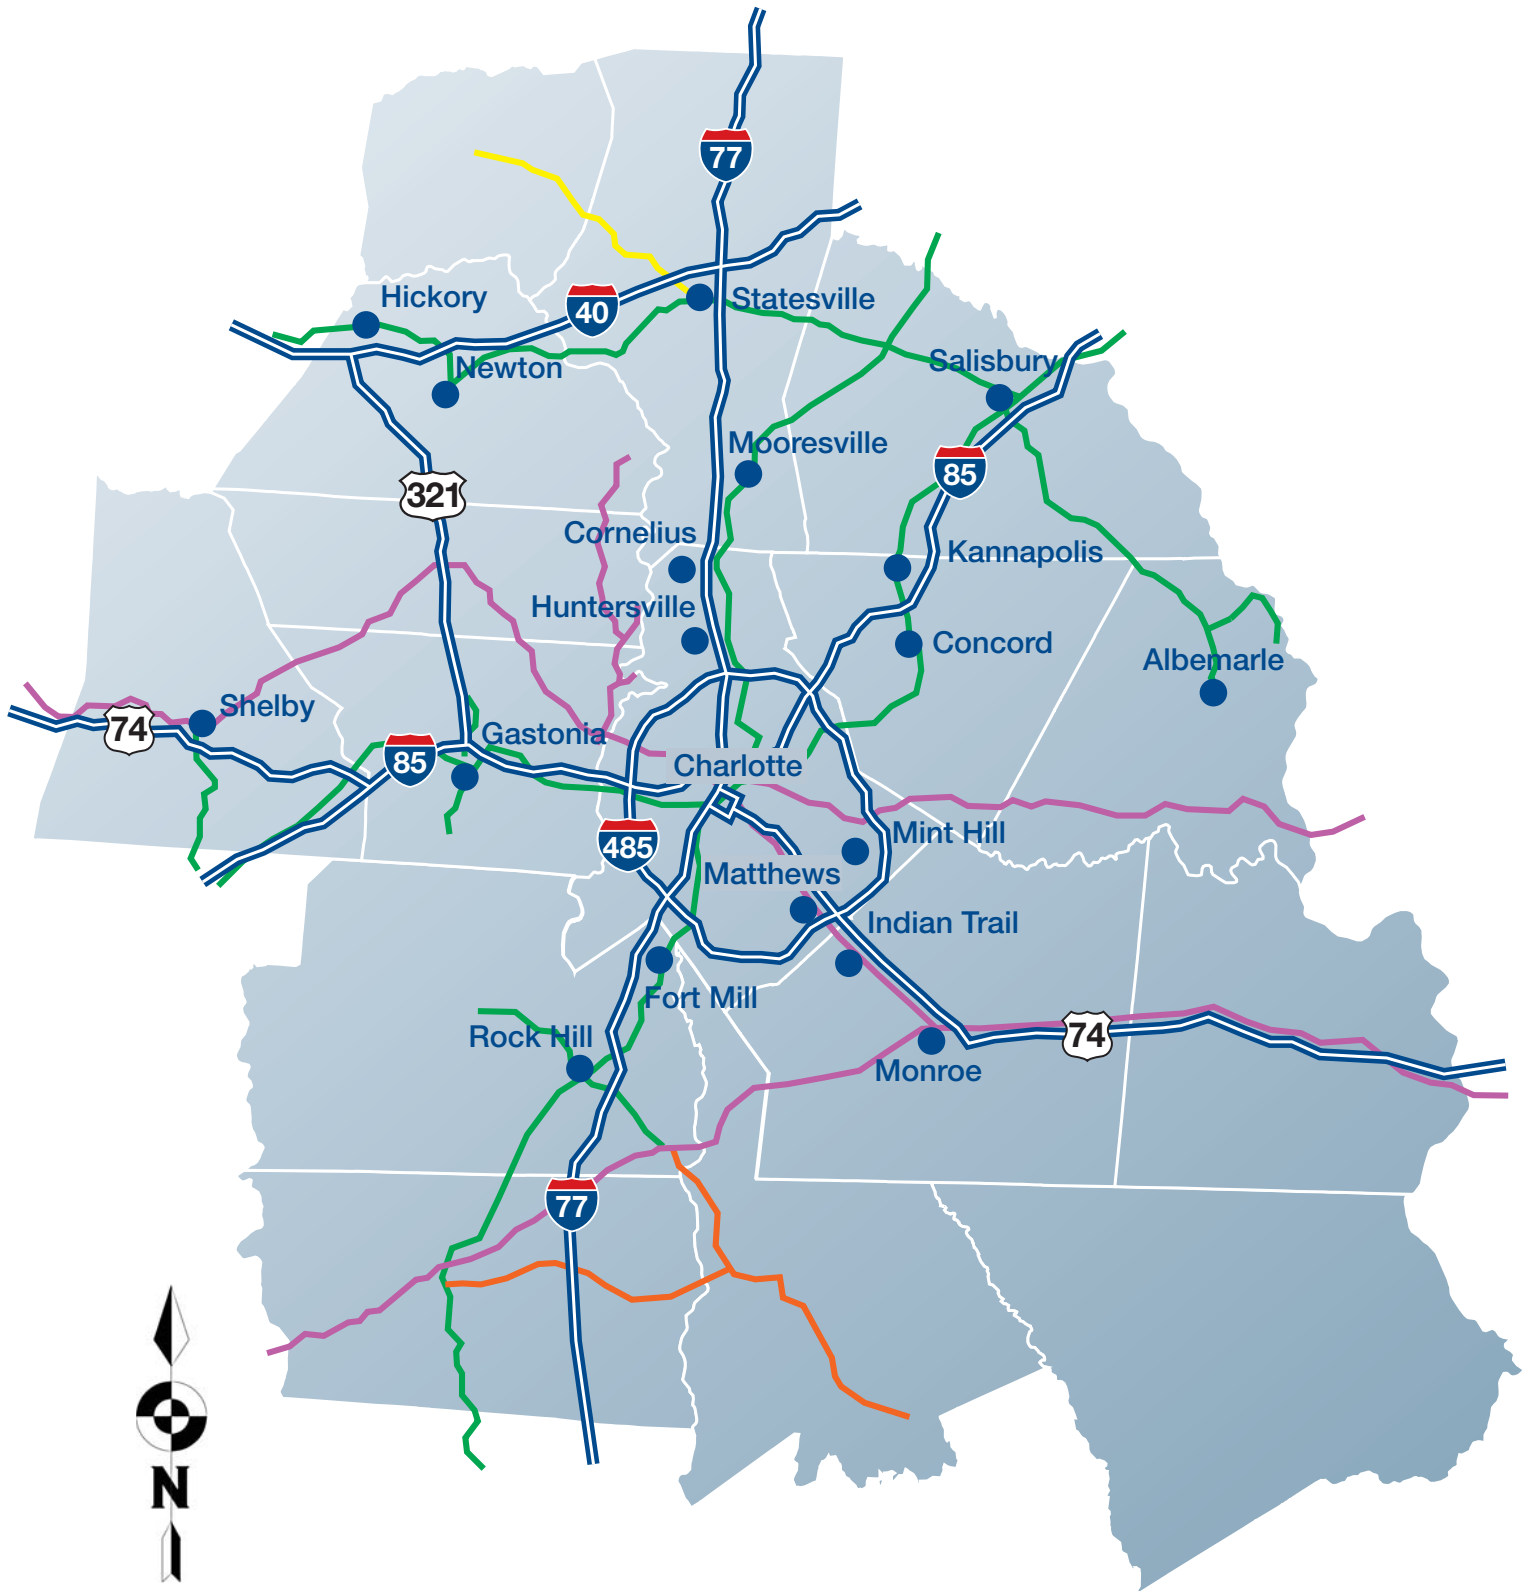

Charlotte USA: Rail Lines

Charlotte Regional Partnership Research Department: October 2010

For more information, call 800.544.4373 or 704.347.8942 | charlotteusa.com