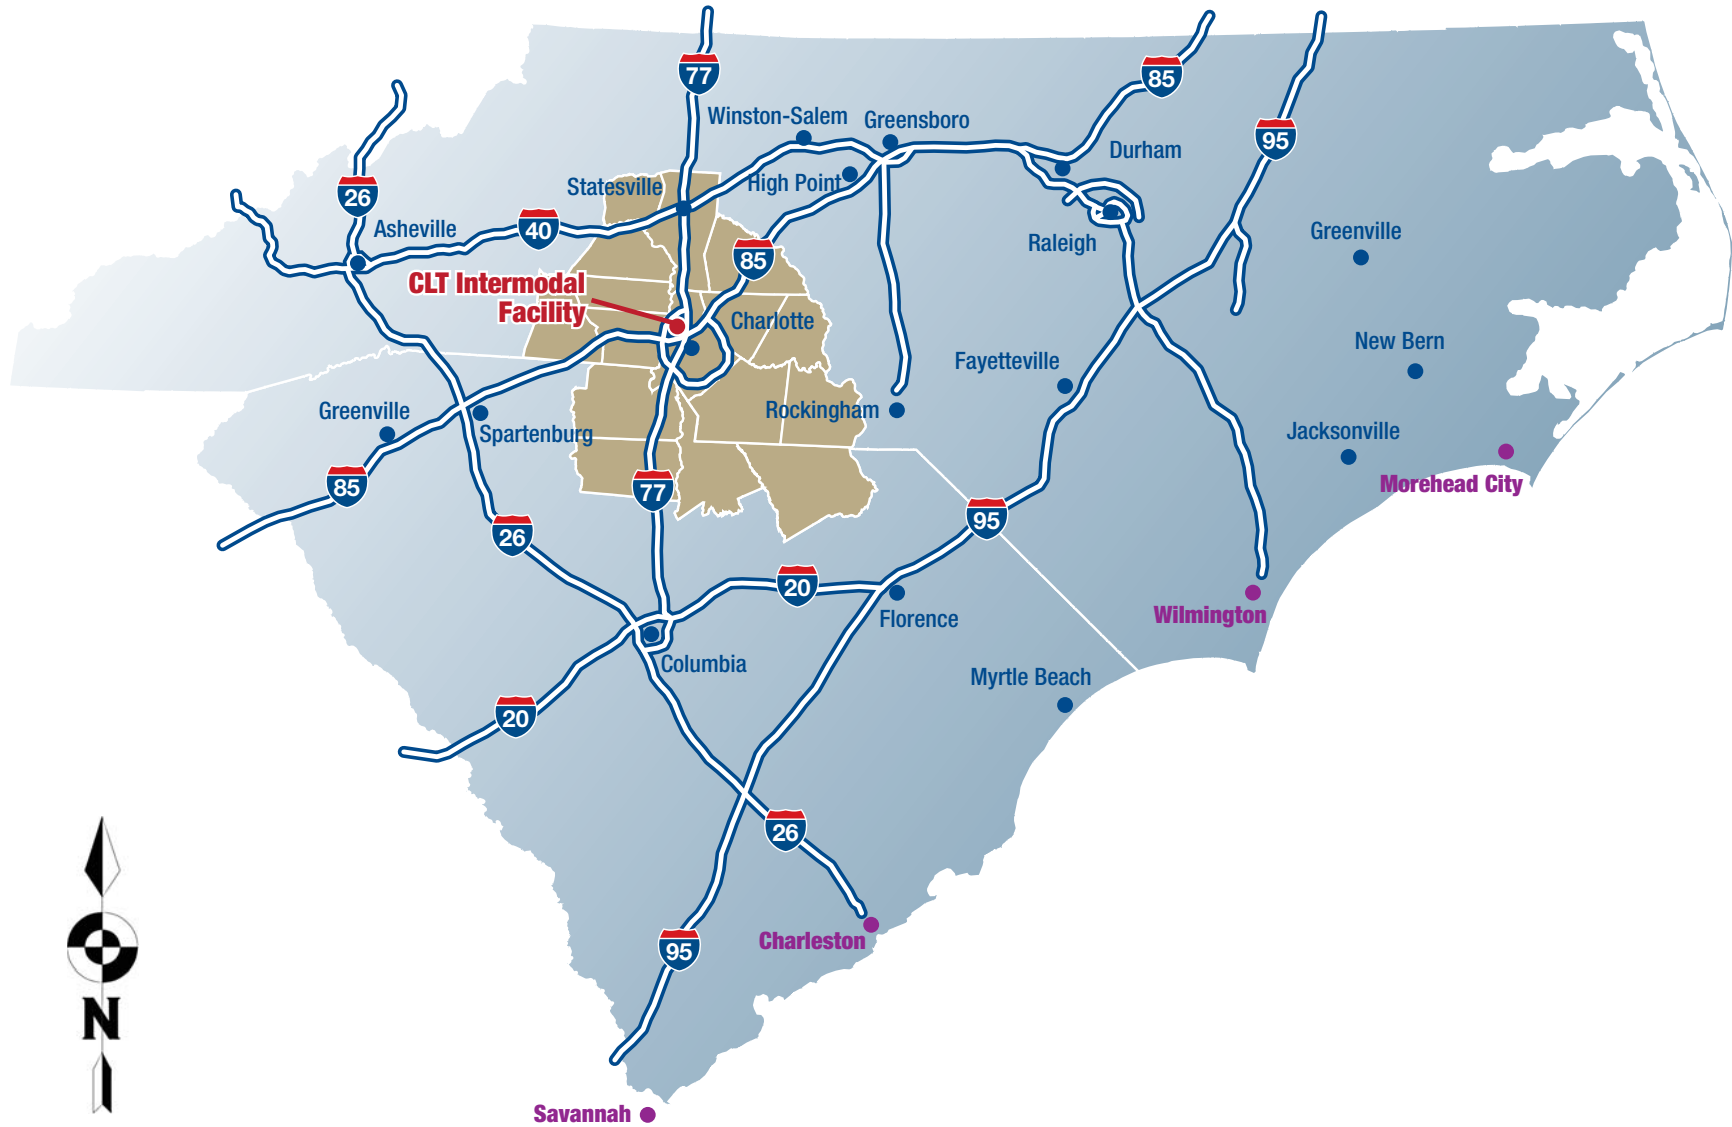

Charlotte USA: Transportation

Charlotte Regional Partnership Research Department: October 2010

For more information, call 800.544.4373 or 704.347.8942 | charlotteusa.com