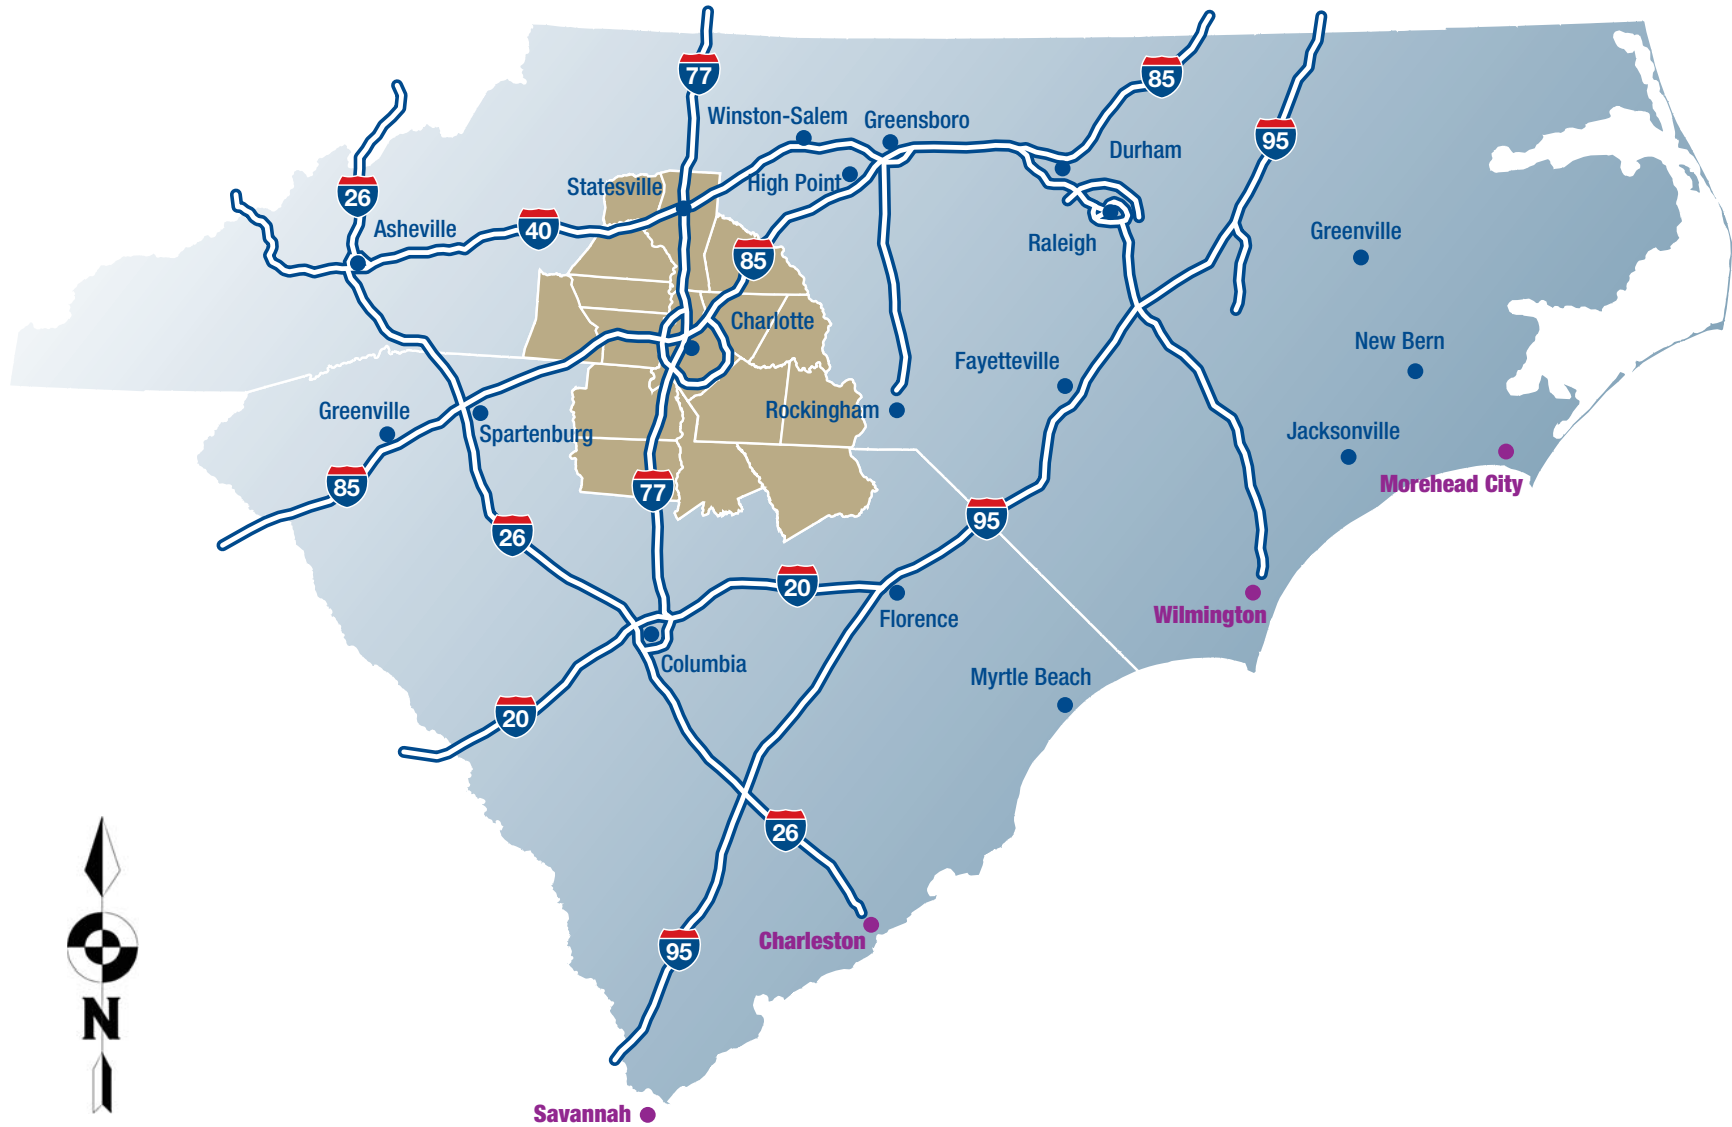

Charlotte USA: Carolina Ports

Charlotte Regional Partnership Research Department: October 2010

For more information, call 800.544.4373 or 704.347.8942 | charlotteusa.com