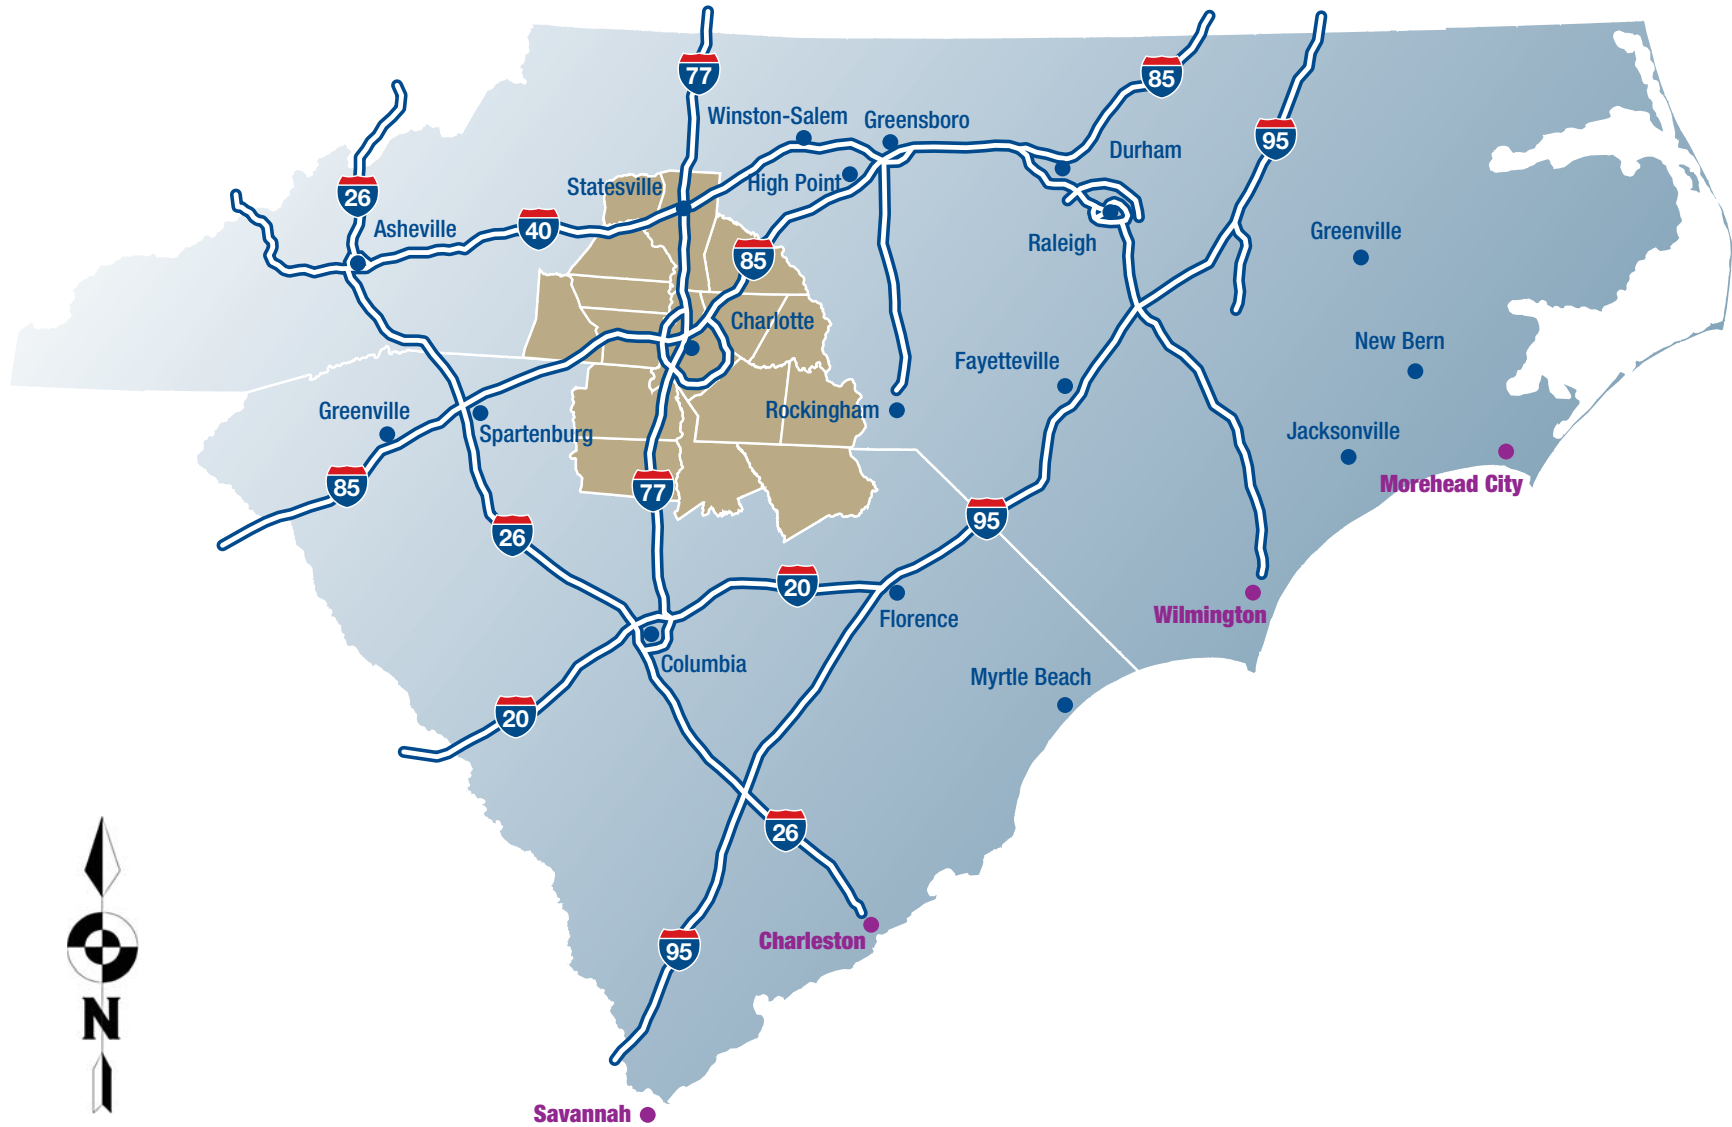

# Charlotte USA: Carolina Ports

Charlotte Regional Partnership Research Department: October 2010

For more information, call 800.544.4373 or 704.347.8942 | [charlotteusa.com](http://charlotteusa.com)