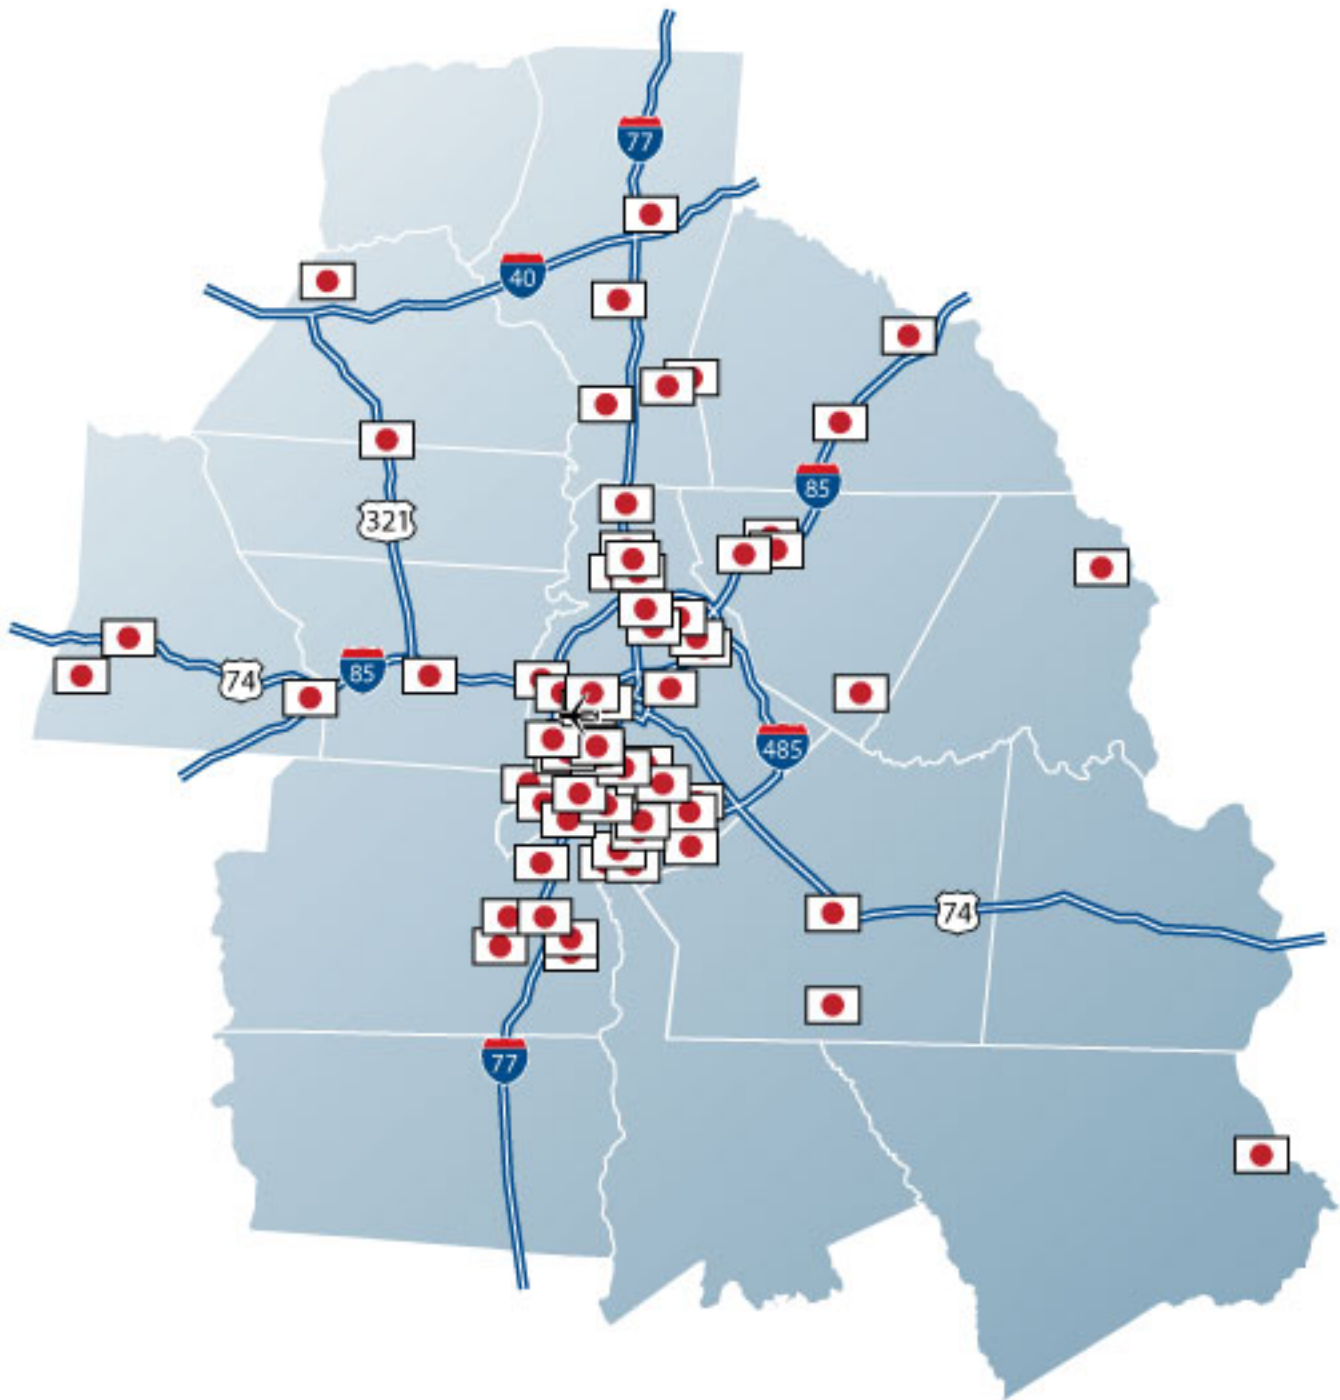

Charlotte USA: Japanese Firms