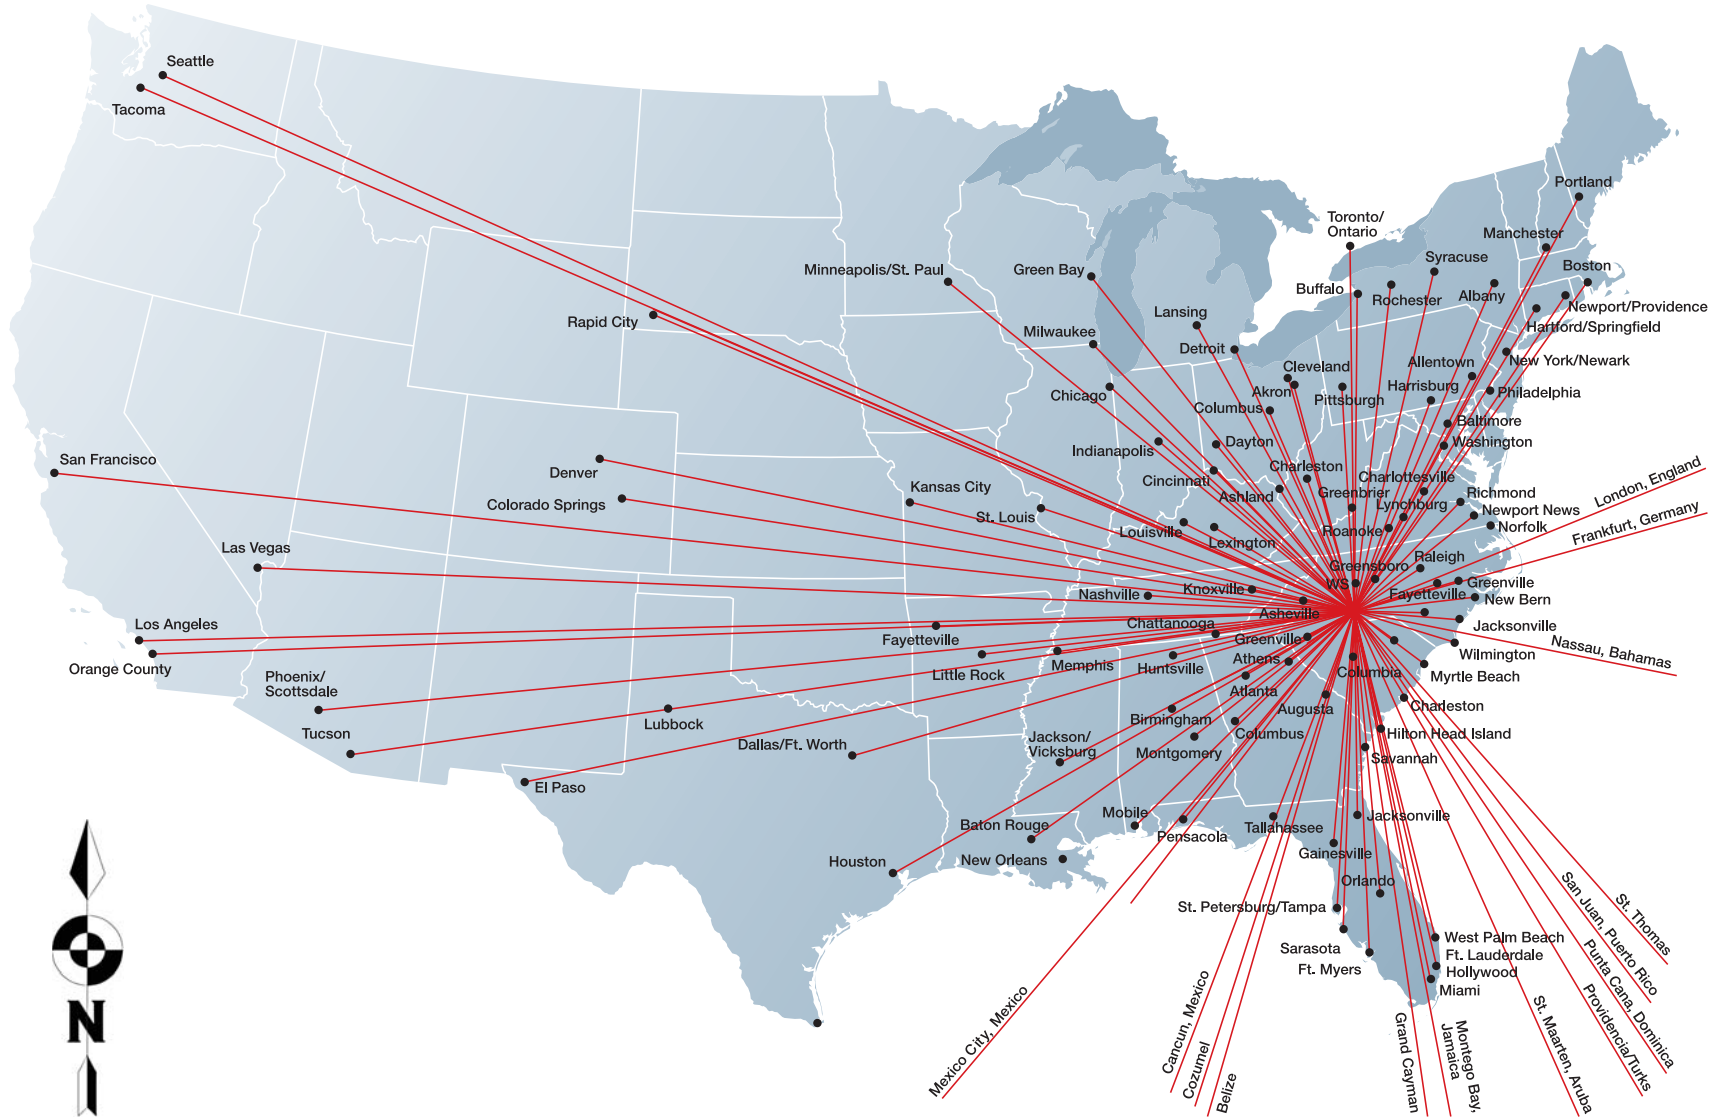

Charlotte USA: Destinations

Charlotte Regional Partnership Research Department: October 2010

For more information, call 800.544.4373 or 704.347.8942 | charlotteusa.com