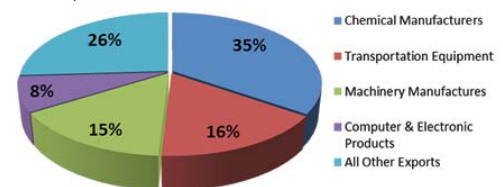

2010 Exports to Brazil From North Carolina