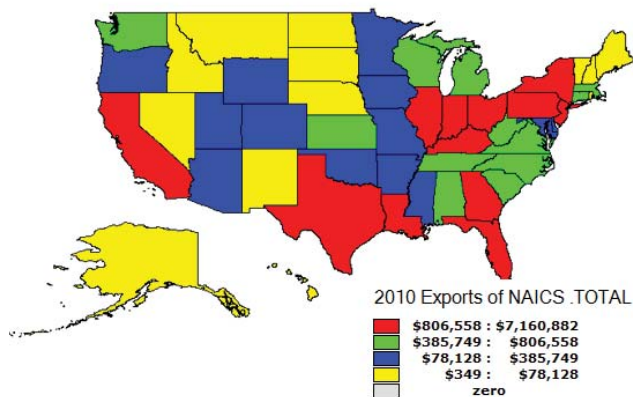

Recent Announcements

Companhia Providencia

- Announced 2009, $60 million expansion 2011
- Iredell County, North Carolina
- Nonwoven Fabrics manufacturing facility
- 81 total new jobs created

Pilgrim's Pride Corp.

- Purchased in 2009 by JBS SA
- Union County, North Carolina
- Poultry processing facility

Sabó USA

- Opened 2007, expanded in 2009
- Lincoln County, North Carolina
- Oil seals, gaskets and hoses manufacturing facility
- 50 new jobs created

Charlotte-Douglas International Airport, US Airways Hub

- Announced new nonstop service to Rio de Janeiro 2009
- Daily nonstop service to São Paulo pending approval

2010 Exports to Brazil by State

Largest Brazilian-owned Companies

Gerdau Ameristeel

- 2 Locations - Mecklenburg County, North Carolina & Lancaster County, South Carolina
- Parent Company: Gerdau Group
- Manufactures railroad spikes and merchant goods
- Employs nearly 300 workers

Springs Global Inc.

- Located in York County, South Carolina
- Parent Company: Coteminas
- U.S. headquarters location for household textiles
- Employs more than 220 workers