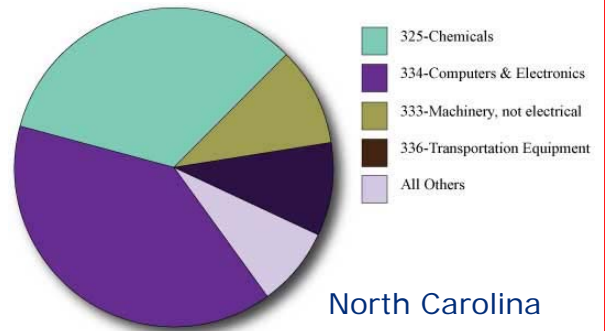

Sennebogen North America
Announced 2008
Lincoln County, NC
Heavy Equipment Manufacturing
25 jobs

Henkel Corp.
Announced Expansion 2009
Rowan County, NC
Manufacturing
Added 30 jobs

Teupen USA, Inc
Announced 2009
Mecklenburg County, NC
US Sales and Service HQ
10 jobs

Charlotte International Cabinet
Tel: 704-336-2174
Email: cic@ci.charlotte.nc.us
www.charmeck.org/Departments/Mayor/International+Cabinet/Home.htm

International House
Tel: 704-333-8099
Email: info@ihclt.org
www.ihclt.org

Honorary Consul, Germany
Mr. Kurt Waldthausen
Tel: 704.372.2172

State of North Carolina European Office
John D. Brennan, Director & Investment Rep.
Tel: 49-69-271-3980
Email: jdbrennan@nc-europe.com

State of South Carolina Europe Office
Tel: 49-89-291-9170
Email: europe@sccommerce.com

European-American Business Council
Michael C. Maibach Pres.
919 18th Street NW, Suite 220
Washington, DC 20006 USA
Phone: (202) 828 9104; Fax: (202) 828 9106

Major Companies

Schaeffler Group USA
York County, SC
Parent: Schaeffler KG
Bearings Manufacturing
Jobs: 430

Daimler Trucks NA
Regional
Parent: DaimlerChrysler AG
Automotive Manufacturing
Jobs: 1695

Getrag Corp.
Catawba County, NC
Parent: Getrag GmbH
Automobile Parts
Jobs: 380

Sarstedt Inc
Catawba County, NC
Parent: Sarstedt AG & Co
Medical Device Manufacturing
Jobs: 200

Exports to Germany, 2010