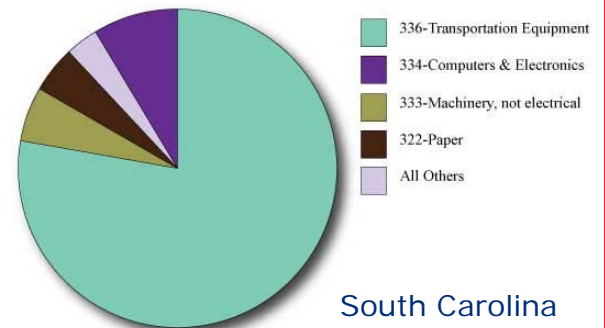

Sennebogen North America
Announced 2008
Lincoln County, NC
Heavy Equipment Manufacturing
25 jobs

Henkel Corp.
Announced Expansion 2009
Rowan County, NC
Manufacturing
Added 30 jobs

Teupen USA, Inc
Announced 2009
Mecklenburg County, NC
US Sales and Service HQ
10 jobs

Charlotte International Cabinet
Tel: 704-336-2174
Email: cic@ci.charlotte.nc.us
www.charmeck.org/Departments/Mayor/International+Cabinet/Home.htm

International House
Tel: 704-333-8099
Email: info@ihclt.org
www.ihclt.org

Honorary Consul, Germany
Mr. Kurt Waldthausen
Tel: 704.372.2172

State of North Carolina European Office
John D. Brennan, Director & Investment Rep.
Tel: 49-69-271-3980
Email: jdbrennan@nc-europe.com

State of South Carolina Europe Office
Tel: 49-89-291-9170
Email: europe@sccommerce.com

European-American Business Council
Michael C. Maibach Pres.
919 18th Street NW, Suite 220
Washington, DC 20006 USA
Phone: (202) 828 9104; Fax: (202) 828 9106

Major Companies

Schaeffler Group USA
York County, SC
Parent: Schaeffler KG
Bearings Manufacturing
Jobs: 430

Daimler Trucks NA
Regional
Parent: DaimlerChrysler AG
Automotive Manufacturing
Jobs: 1695

Getrag Corp.
Catawba County, NC
Parent: Getrag GmbH
Automobile Parts
Jobs: 380

Sarstedt Inc
Catawba County, NC
Parent: Sarstedt AG & Co
Medical Device Manufacturing
Jobs: 200

Exports to Germany, 2010