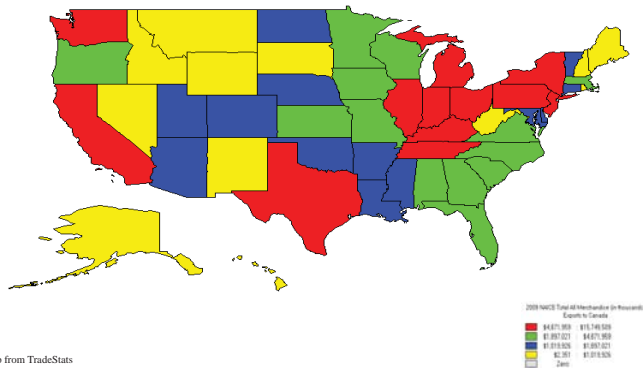

### Talon Systems Inc

- Announced 2009
- Iredell County, North Carolina
- Furniture facility
- 150 new jobs created

Map from TradeStats

### 2009 Exports to Canada From North Carolina

### 2009 Exports to Canada From South Carolina